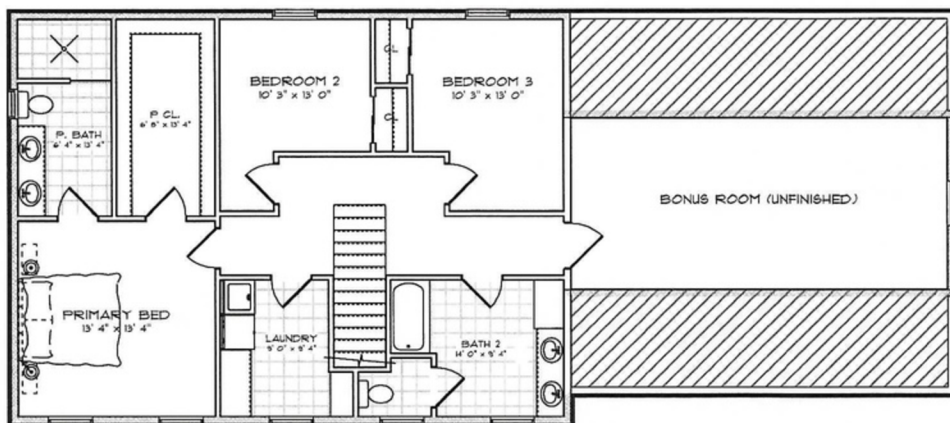

Northern Closure Construction

Sanctuary Estates: Lot #5, Chase Lane

SIZE & STYLE: 28X38 2-STORY

DRAWING #

28231297

3

BEDROOMS

2

BATHS

2200 **SG. FT.**