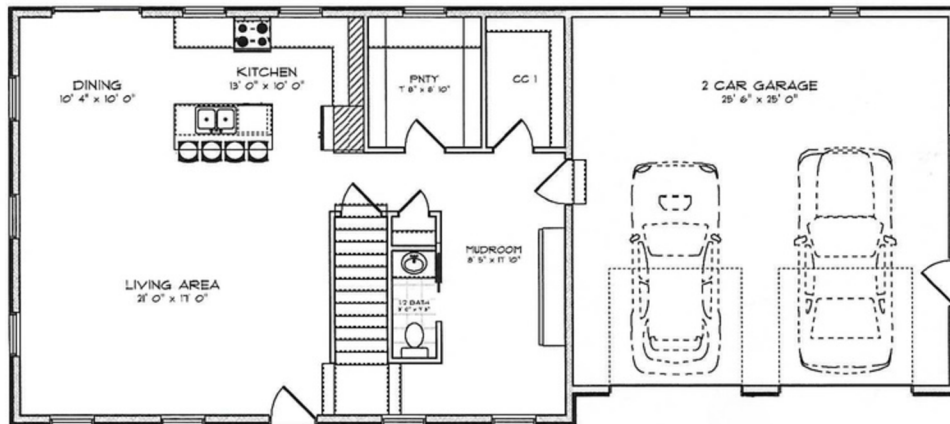

Northern Closure Construction

Sanctuary Estates: Lot #5, Chase Lane

SIZE & STYLE: 28X38 2-STORY

DRAWING #

28231297

3

BEDROOMS

2

BATHS

2200 **SG. FT.**